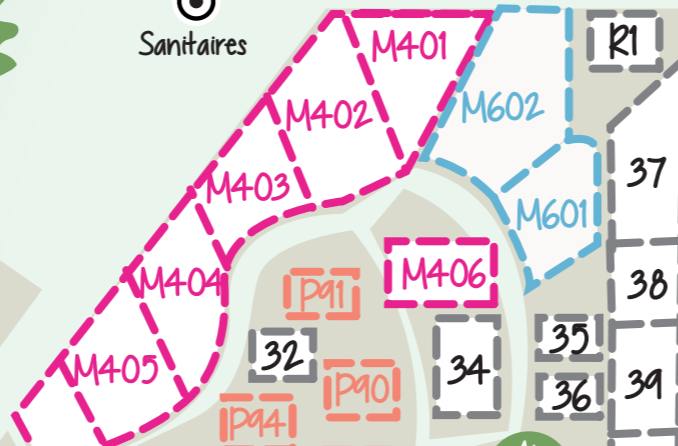

Camping du lac

Coco
cocosweet

M400
Chalet XI

M600
cottage

Val
Valentin

Sanitaires

| | | | | | | | | | |
|---|---|---|---|---|---|---|---|---|---|
| M | M | M | M | M | M | P | P | P | P |
| 4 | 6 | 6 | 6 | 4 | 6 | 0 | 0 | 0 | 0 |
| 0 | 0 | 0 | 0 | 0 | 0 | 1 | 2 | 3 | 4 |
| 8 | 6 | 5 | 4 | 7 | 3 | | | | |

Lac

| | | | | | | | | |
|---|---|---|---|---|---|---|---|---|
| P | P | P | P | P | P | P | P | P |
| 0 | 0 | 0 | 0 | 0 | 1 | 1 | 1 | 1 |
| 5 | 6 | 7 | 8 | 9 | 0 | 1 | 2 | 3 |

val3 val4 val5 val6
 Piscine & pataugeoire