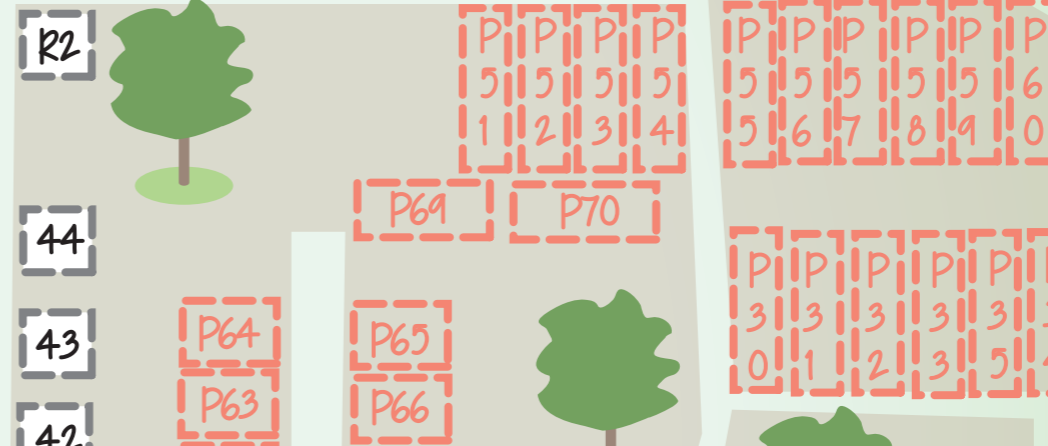

Camping du lac

Coco
cocosweet

M400
Chalet XI

M600
cottage

Val
Valentin

Sanitaires

| | | | | | | | | | |
|---|---|---|---|---|---|---|---|---|---|
| M | M | M | M | M | M | P | P | P | P |
| 4 | 6 | 6 | 6 | 4 | 6 | 0 | 0 | 0 | 0 |
| 0 | 0 | 0 | 0 | 0 | 0 | 1 | 2 | 3 | 4 |
| 8 | 6 | 5 | 4 | 7 | 3 | | | | |

Lac

| | | | | | | | | |
|---|---|---|---|---|---|---|---|---|
| P | P | P | P | P | P | P | P | P |
| 0 | 0 | 0 | 0 | 0 | 1 | 1 | 1 | 1 |
| 5 | 6 | 7 | 8 | 9 | 0 | 1 | 2 | 3 |

val3 val4 val5 val6
 Piscine & pataugeoire